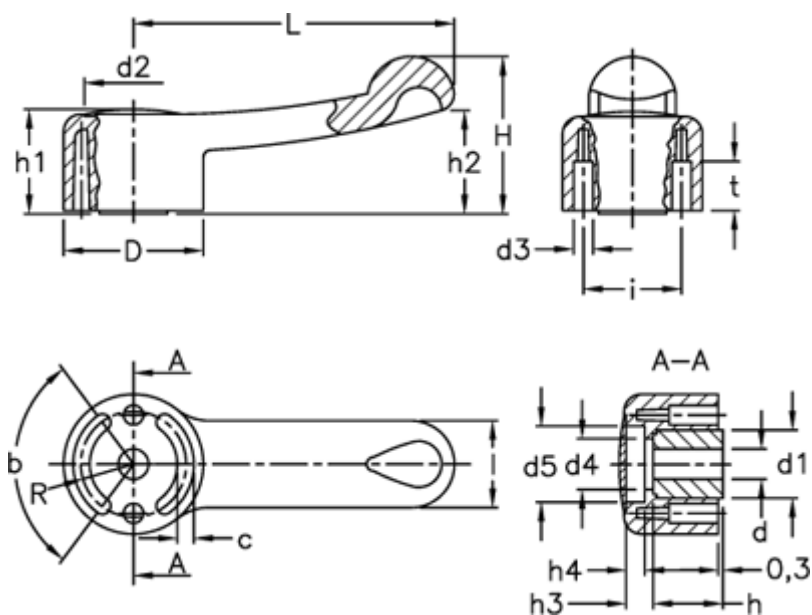

Article number: 23052121210
 Description: E+G Control lever
 ELC.67-A6-C0 no cap

Measures

b (degrees)	= 125 +/-1	d H7	= 6	l	= 20
c	= 4.3	H	= 35	L	= 67
D	= 32	h	= 16.0	R	= 12.0
d1	= 15	h1	= 24	t	= 9.0
d2	= 22.5	h2	= 24		
d3	= 4	h3	= 5.0		
d4	= 10.0	h4	= 3		
d5	= 16.0	i	= 24		